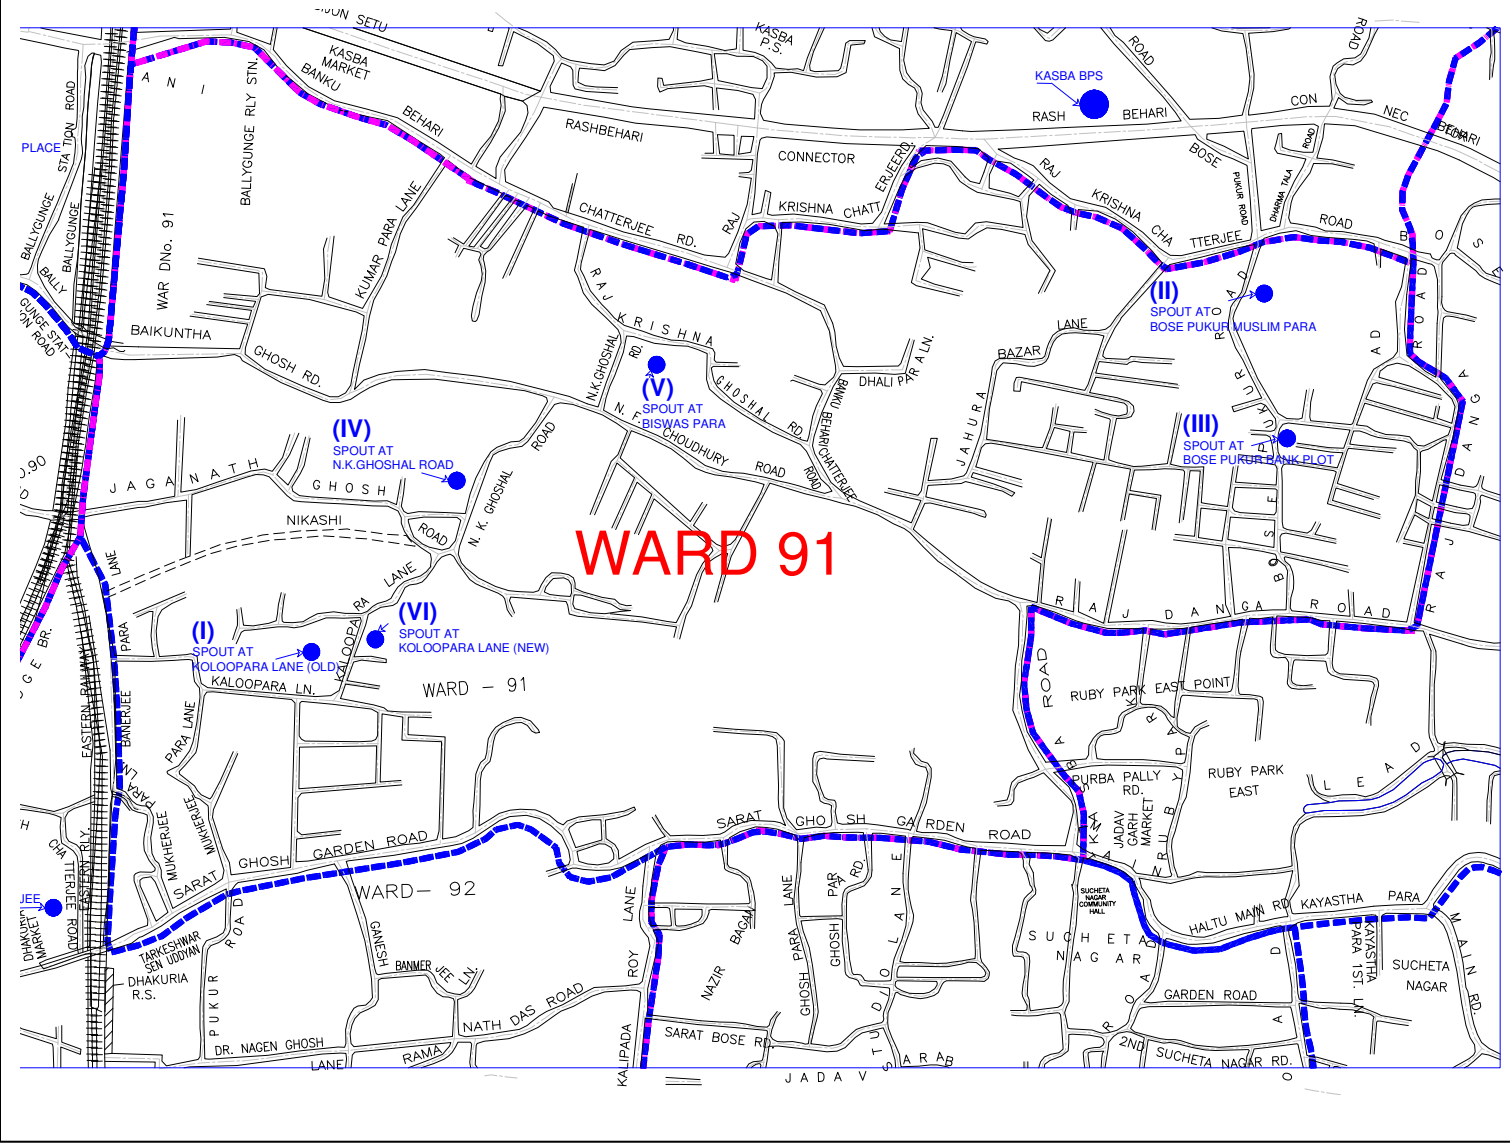

WARD 91	
SL NO	LOCATION OF SPOUT
I	KOLOOPARA LANE (OLD)
II	BOSE PUKUR MUSLIM PARA
III	BOSE PUKUR BANK PLOT
IV	N.K.GHOSHAL ROAD
V	BISWAS PARA
VI	KOLOOPARA LANE (NEW)

**WARD 91**